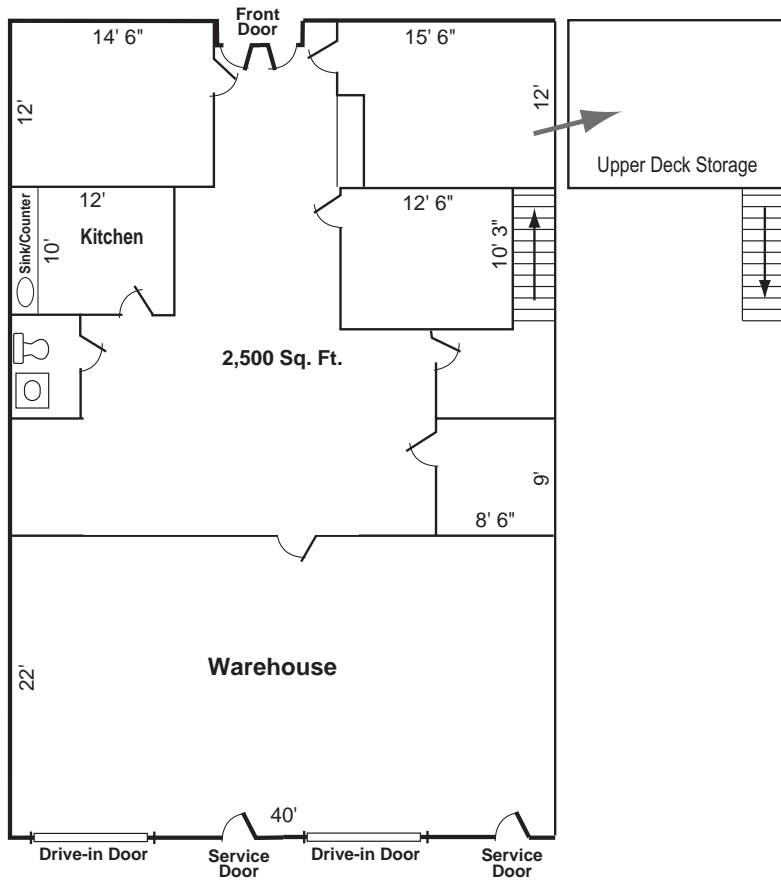

37 SHERWOOD TERRACE - UNIT 102-103 LAKE BLUFF, IL

2,500 SQUARE FEET

YOUR CHICAGOLAND COMMERCIAL
REAL ESTATE EXPERT, SINCE 1964.